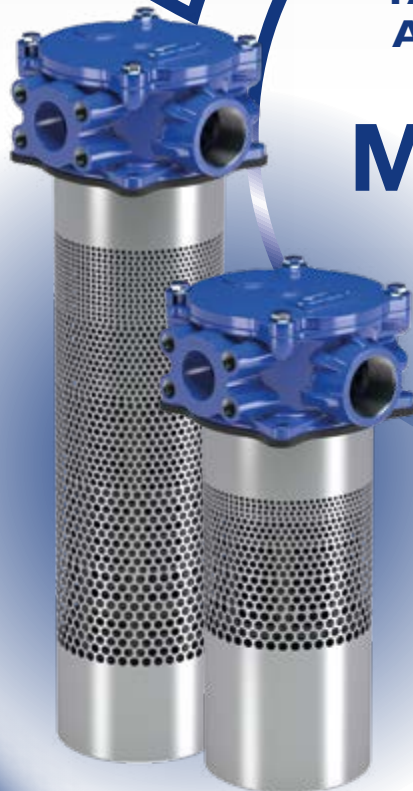

# DEAERATION RETURN FILTER

DESIGNED FOR  
TANKS IN MOBILE  
AND INDUSTRIAL  
MACHINES

## MDHC 250

PASSION  PERFORM

# DEAERATION FILTER

The MDHC 250 “bubble-free” deaeration filter allows the reduction of air inflow into the tank through the filter. Thanks to its multiple connections and its differential indicator, it is adaptable to all systems.

ANTI-DRAIN MEMBRANE

BYPASS VALVE

FILTER ELEMENT WITH LARGE WAYS DESIGN

DIFFUSER INTEGRATED IN THE FILTER