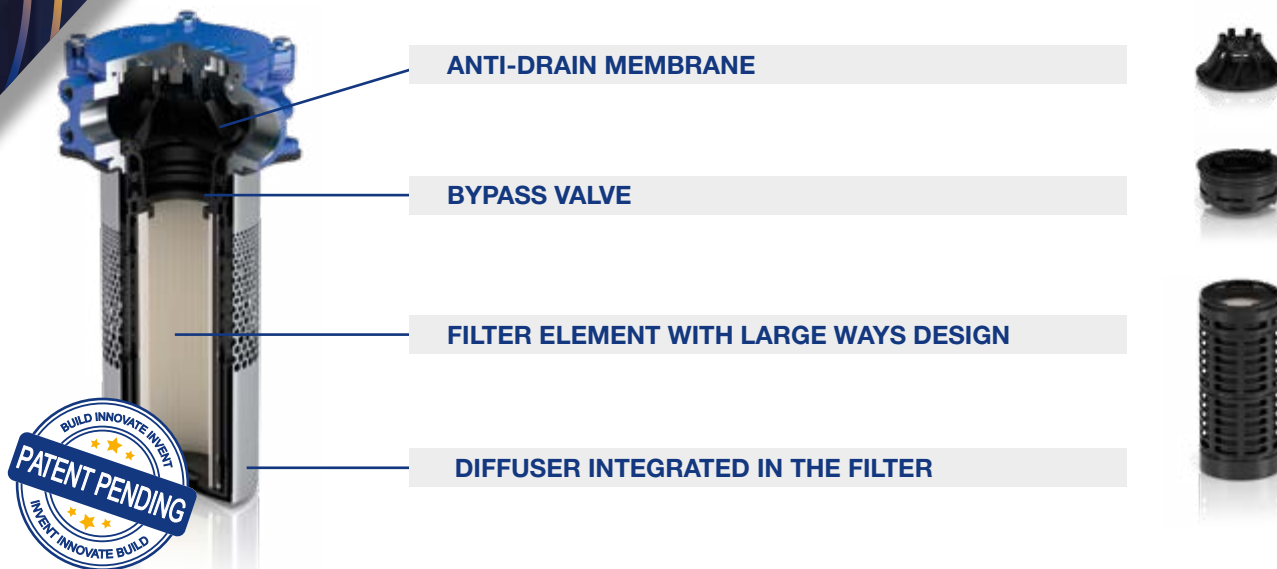

# DEAERATION RETURN FILTER

DESIGNED FOR  
TANKS IN MOBILE  
AND INDUSTRIAL  
MACHINES

## MDHC 250

PASSION  PERFORM

# DEAERATION FILTER

The MDHC 250 “bubble-free” deaeration filter allows the reduction of air inflow into the tank through the filter. Thanks to its multiple connections and its differential indicator, it is adaptable to all systems.

ANTI-DRAIN MEMBRANE

BYPASS VALVE

FILTER ELEMENT WITH LARGE WAYS DESIGN

DIFFUSER INTEGRATED IN THE FILTER